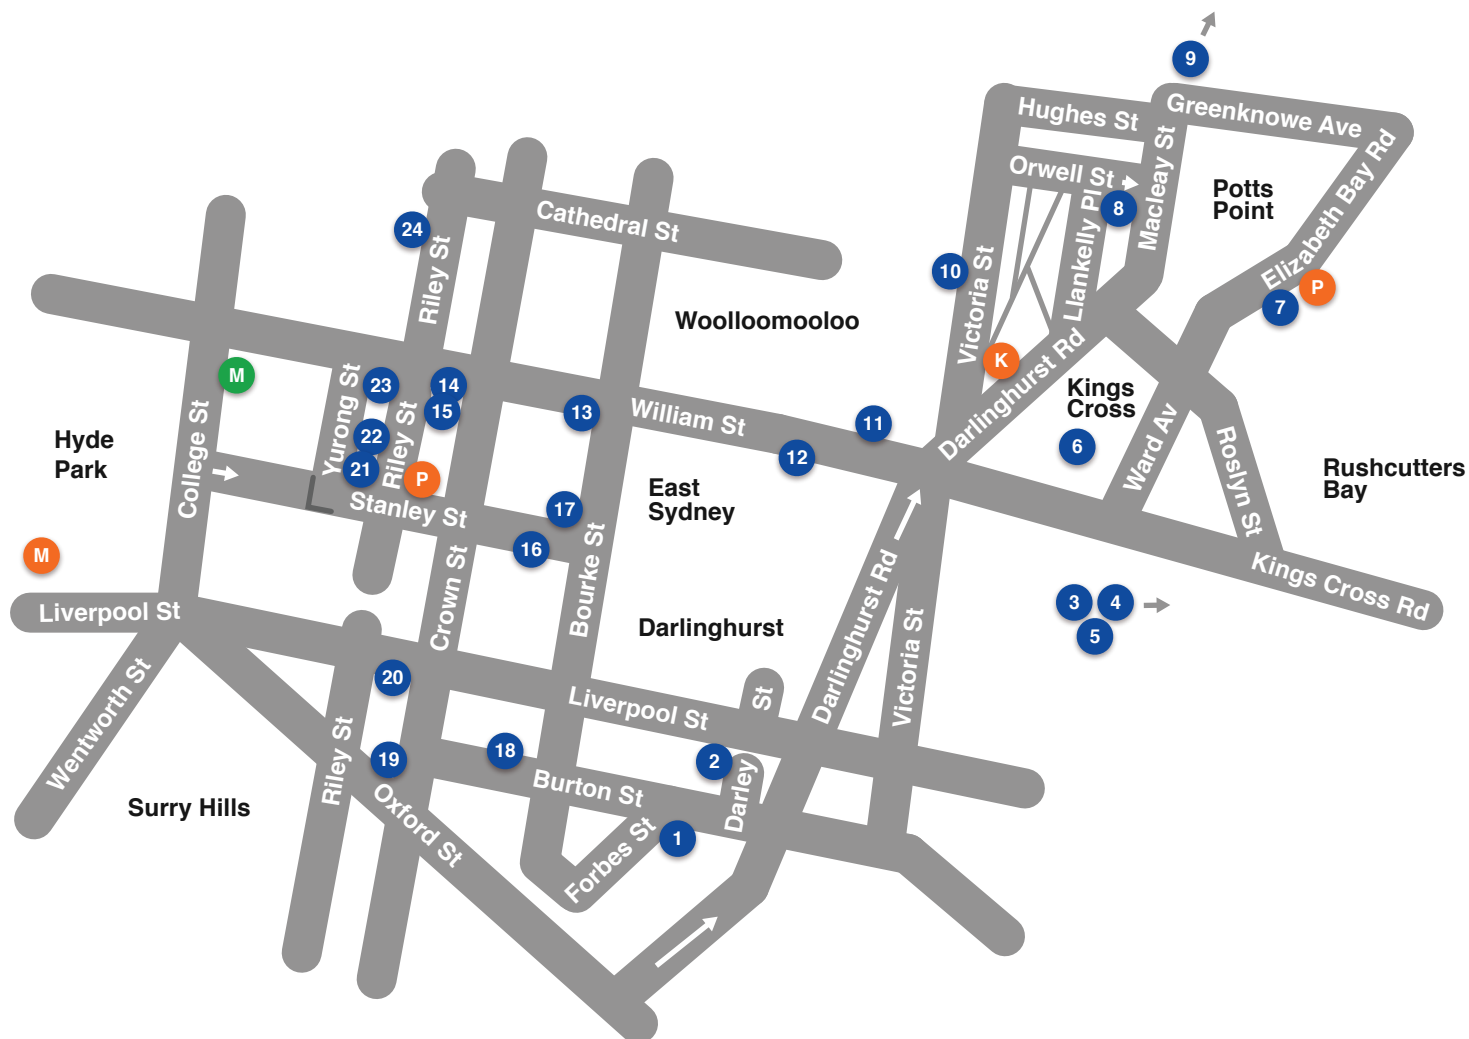

SYDNEY EAST CONTEMPORARY ART GALLERY MAP

2018

1. **National Art School – NAS Gallery**, Forbes Street, Darlinghurst
2. **Gallery 9**, 9 Darley Street, Darlinghurst
3. **Chaufer**, 30 Surrey St, Darlinghurst
4. **Arthouse Gallery**, 66 McLachlan Avenue, Rushcutters Bay
5. **Dominik Mersch**, 1/75 McLachlan Ave, Rushcutters Bay
6. **Fine Arts Sydney**, Suites 204-5, 20-22 Bayswater Road, Potts Point
7. **Alaska Projects**, L2 Kings X Car Park, 9A Elizabeth Bay Road, Elizabeth Bay
8. **The Cross Art Projects**, 8 Llinkelly Place, Kings Cross
9. **Yuill Crowley**, 57-59 Macleay Street, Potts Point
10. **Stacks Projects**, 191 Victoria Street, Potts Point
11. **220 Creative Space**, Level 1, 220 William St, Woolloomooloo
12. **King Street Gallery on William**, 177 William Street, Darlinghurst
13. **Australian Design Centre**, 101 - 105 William Street, Darlinghurst
14. **Chalk Horse**, 301A, L3, 77-83 William Str, Darlinghurst
15. **Conny Dietzschold Gallery**, 1 Crown Lane, East Sydney
16. **Kronenberg Wright Artists Projects**, 91 Stanley Street, East Sydney
17. **Disorder Gallery**, Door 108, Corner of Stanley & Bourke Street, Darlinghurst
18. **APY Art Centre Collective**, 45 Burton St, Darlinghurst NSW
19. **Australian Centre for Photography**, 72 Oxford St, Darlinghurst
20. **Liverpool Street Gallery**, 243a Liverpool Street, East Sydney
21. **Stanley Street Gallery**, 52-54 Stanley Street, East Sydney
22. **Watters Gallery**, 109 Riley Street, East Sydney
23. **ARO Gallery**, 51 William Street, Darlinghurst
24. **Firstdraft**, 13-17 Riley Street, Woolloomooloo

- M Australian Museum
- P Parking
- M Museum Station
- K Kings Cross Station