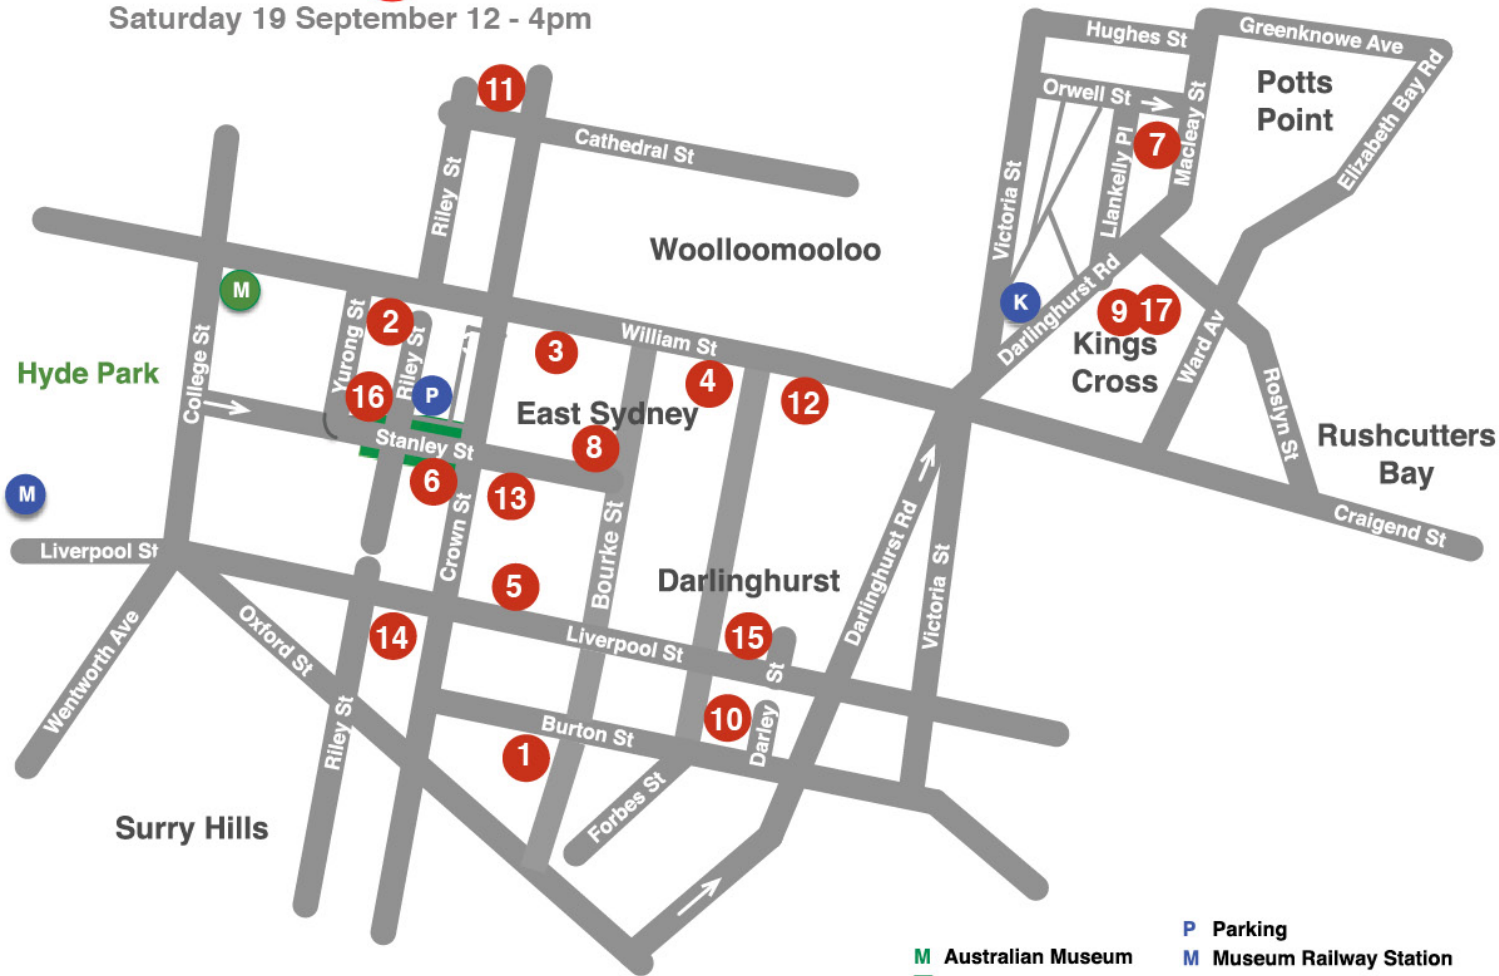

Sydney East Art Walk

Saturday 19 September 12 - 4pm

1. **APY Gallery**
45 Burton Street, East Sydney
2. **ARO**
51 William Street, East Sydney
3. **Australian Design Centre**
101 - 115 William Street, East Sydney
4. **Chalk Horse**
167 William Street, East Sydney
5. **CHAUFFEUR**
1/222 Liverpool Street, Darlinghurst
6. **COMA**
1st Floor, 71-73 Stanley Street East Sydney
7. **The Cross Art Projects**
8 Lankelly Place, Kings Cross
8. **Disorder Gallery**
Door 108, Corner of Stanley Street and Bourke Street, East Sydney
9. **Fine Arts, Sydney**
Suites 204 & 205, 20-22 Bayswater Road Potts Point
10. **Gallery 9**
9 Darley Street, Darlinghurst
11. **Jerico Contemporary**
94 Cathedral Street, Woolloomooloo
12. **King Street Gallery on William**
177 William Street, East Sydney
13. **KRONENBERG MAIS WRIGHT**
91 Stanley Street, East Sydney
14. **Liverpool Street Gallery**
243a Liverpool Street, East Sydney
15. **Robin Gibson Gallery**
278 Liverpool Street, Darlinghurst
16. **Stanley Street Gallery**
52-54 Stanley Street, East Sydney
17. **STATION**
Suite 201, 20 Bayswater Road, Potts Point

- M** Australian Museum
- Cafes & Restaurants
- P** Parking
- M** Museum Railway Station
- K** Kings Cross Railway Station